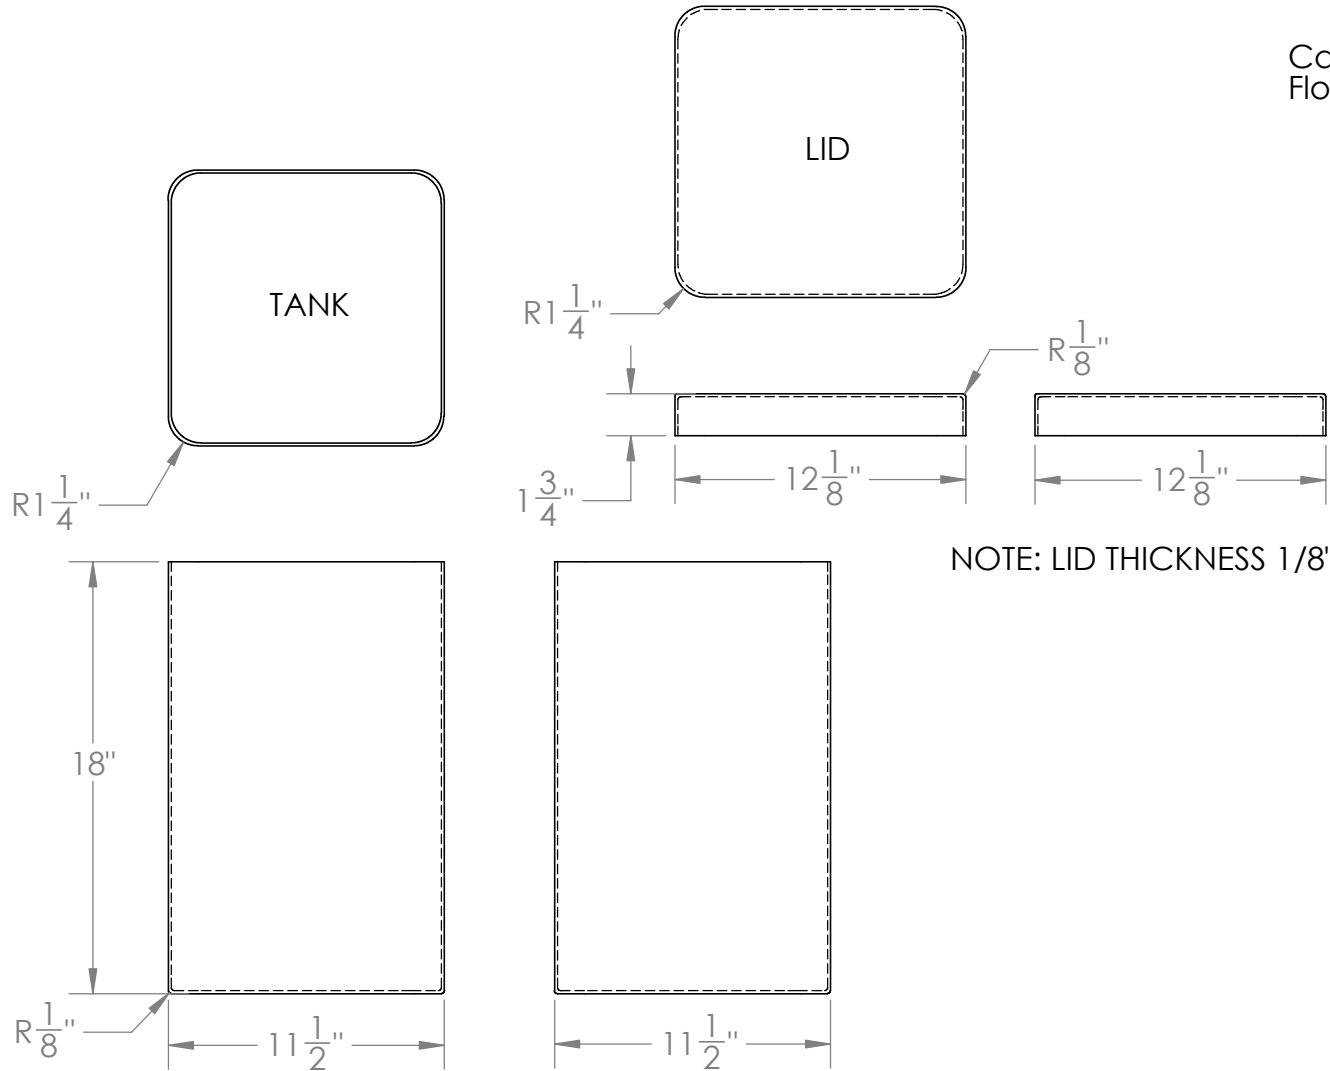

Catalog option:
Floating cover #10243

Heavy Duty Polyethylene
Chemical Storage Tank
w/ Cover #14172

1390 Neubrecht Road
Lima, Ohio 45801

STOCK NO. **14172** REV **A**

DO NOT SCALE DRAWING

WEIGHT: 10 lbs.

DIMENSIONS ARE IN INCHES TOLERANCE: ± 1/4"		NAME	DATE
MATERIAL	LLDPE - FDA resin	DRAWN	CDH 06/13/16
CAPACITY	10 US gal.	APPROVED	BAT 07/14/16
GRADUATIONS	NO	COMMENTS:	
NOMINAL WALL THICKNESS	1/4"	Translucent UV Stabilized	