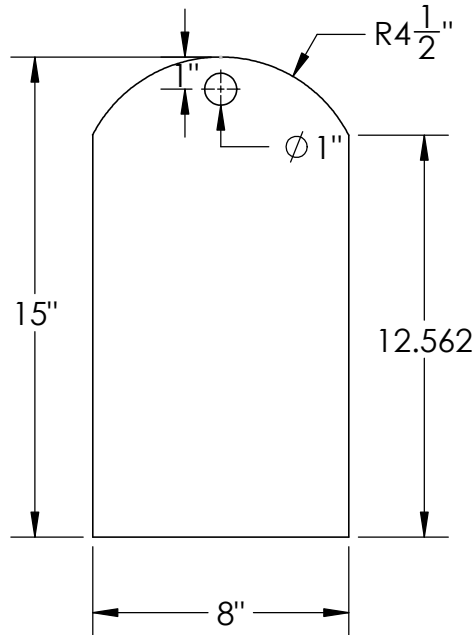

Designed to hold
#69043 x 4

Imhoff Cone Rack
for #69043

1390 Neubrecht Road
Lima, Ohio 45801

STOCK NO.

22948

REV

A

DO NOT SCALE DRAWING

WEIGHT: 5 lbs.

PROPRIETARY AND CONFIDENTIAL

THE INFORMATION CONTAINED IN THIS DRAWING IS THE SOLE PROPERTY OF TAMCO. ANY REPRODUCTION IN PART OR AS A WHOLE WITHOUT THE WRITTEN PERMISSION OF TAMCO IS PROHIBITED.

MAX. OPERATING TEMP. 140°F
INTERMITTENT SERVICE TO 160°F
SEE CHEMICAL RESISTANCE
CHART FOR COMPATIBILITY

DIMENSIONS ARE IN INCHES TOLERANCE: ± 1/4"		NAME	DATE
MATERIAL	HDPE	DRAWN	NJV 3/27/24
CAPACITY	N/A	APPROVED	
GRADUATIONS	N/A	COMMENTS: Translucent UV Stabilized	
NOMINAL WALL THICKNESS	1/4"		