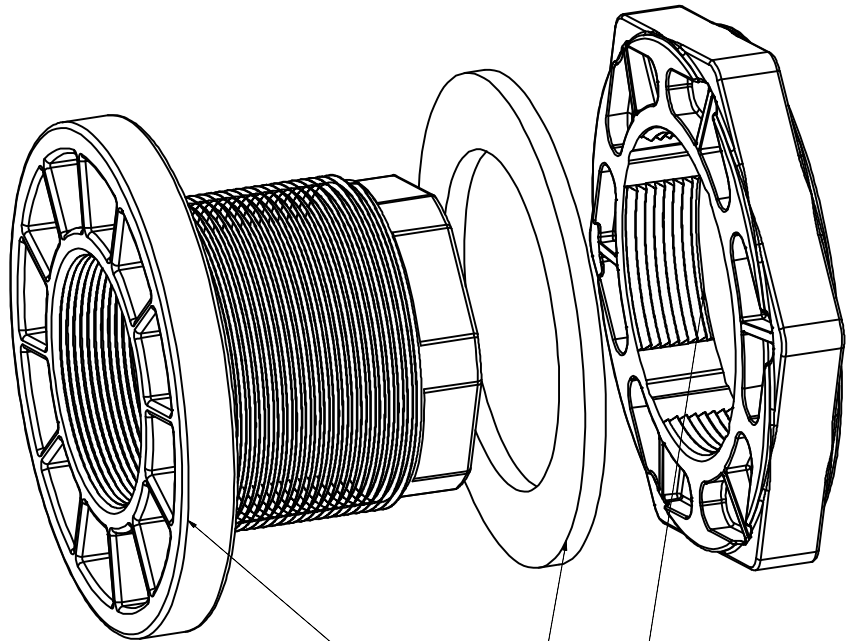

Parts List			
ITEM	QTY	PART NUMBER	DESCRIPTION
1	1	TF401	4" TANK FLANGE BODY
2	1	TF403	4" TANK FLANGE NUT
3	1	TF400G	4" TANK FLANGE GASKET
4	1	VL1004	EPDM DECAL (N/S)

1 3 2

THIS DRAWING AND ALL INFORMATION CONTAINED THEREON ARE THE EXCLUSIVE PROPERTY OF BANJO CORPORATION.
UNLESS SPECIFICALLY NOTED, THIS DRAWING AND ITEMS SHOWN ON THIS DRAWING ARE SUBJECT TO CHANGE AT ANY TIME.

BANJO CORPORATION
 150 BANJO DRIVE, CRAWFORDSVILLE, IN 47933
 WEB SITE: WWW.BANJOCORP.COM
 E-MAIL: SALES1@BANJOCORP.COM

DESCRIPTION: 4" TANK FLANGE
 PART NUMBER: TF400