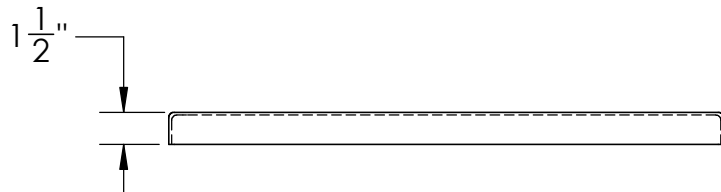

Catalog options:
 Tank #6322, #6323, #6324, #6325, #6326

Polyethylene
 Tank Cover

1390 Neubrecht Road
 Lima, Ohio 45801

STOCK NO. **6372, 14837** REV **A**

DO NOT SCALE DRAWING

WEIGHT: 3.5 lbs.

DIMENSIONS ARE IN INCHES TOLERANCE: $\pm 1/4$ "		NAME	DATE
MATERIAL LLDPE - FDA resin		DRAWN JMP	12/2/22
CAPACITY N/A		REVISION NJV	2/18/25
GRADUATIONS N/A		COMMENTS: Natural, Black UV Stabilized	
NOMINAL WALL THICKNESS 1/8"			