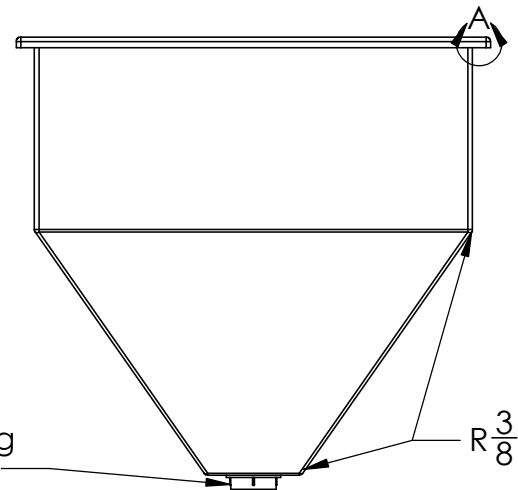

DETAIL A

3" Poly-E
Boss Fitting
#970176

Rectangular Food Hopper 36"
with 3" Out Fitting

1390 Neubrecht Road
Lima, Ohio 45801

STOCK NO.
89781, 89782, 89783, 89784,
89785, 89786, 89787

REV
A

DO NOT SCALE DRAWING

WEIGHT: 42 lbs.

PROPRIETARY AND CONFIDENTIAL

THE INFORMATION CONTAINED IN THIS DRAWING IS THE SOLE PROPERTY OF TAMCO. ANY REPRODUCTION IN PART OR AS A WHOLE WITHOUT THE WRITTEN PERMISSION OF TAMCO IS PROHIBITED.

MAX. OPERATING TEMP. 140°F
INTERMITTENT SERVICE TO 160°F
SEE CHEMICAL RESISTANCE
CHART FOR COMPATIBILITY

DIMENSIONS ARE IN INCHES
TOLERANCE: ± 1/4"

MATERIAL
LLDPE - FDA resin

CAPACITY
135 Gal

GRADUATIONS
N/A