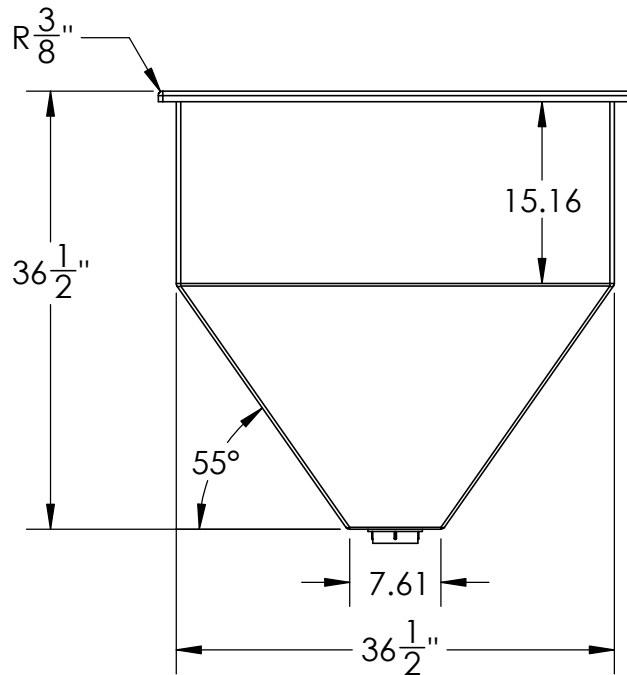

DETAIL A

3" Poly-E
Boss Fitting
#970176

Rectangular Food Hopper 36"
with 3" Out Fitting

1390 Neubrecht Road
Lima, Ohio 45801

STOCK NO.
89781, 89782, 89783, 89784,
89785, 89786, 89787

REV
A

DO NOT SCALE DRAWING

WEIGHT: 42 lbs.

PROPRIETARY AND CONFIDENTIAL

THE INFORMATION CONTAINED IN THIS DRAWING IS THE SOLE PROPERTY OF TAMCO. ANY REPRODUCTION IN PART OR AS A WHOLE WITHOUT THE WRITTEN PERMISSION OF TAMCO IS PROHIBITED.

MAX. OPERATING TEMP. 140°F
INTERMITTENT SERVICE TO 160°F
SEE CHEMICAL RESISTANCE
CHART FOR COMPATIBILITY

DIMENSIONS ARE IN INCHES
TOLERANCE: ± 1/4"

MATERIAL
LLDPE - FDA resin

CAPACITY
135 Gal

GRADUATIONS
N/A