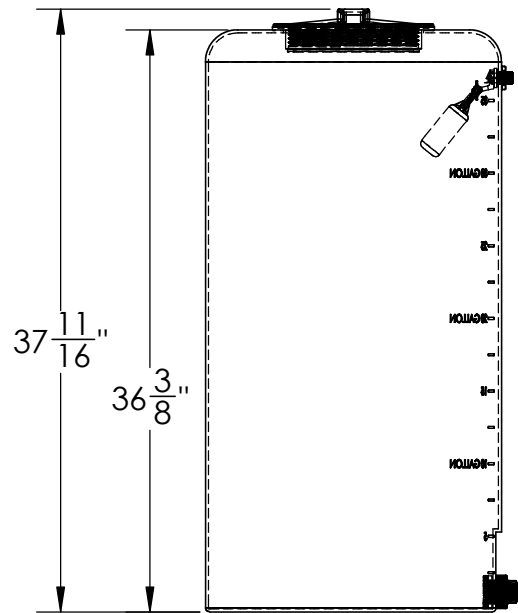

Catalog option:
Tank Stand #5061

Tamco Vertical Closed
Head Tank w/
Lid, Fitting & Float Valve

1390 Neubrecht Road
Lima, Ohio 45801

STOCK NO.

90321

REV

A

DO NOT SCALE DRAWING

WEIGHT: 22 lbs.

DIMENSIONS ARE IN INCHES TOLERANCE: ± 1/4"		NAME	DATE
MATERIAL	LLDPE - FDA resin	DRAWN	NJV 3/19/24
CAPACITY	35 US gal.	APPROVED	
GRADUATIONS	2-1/2 gal.	COMMENTS: Translucent UV Stabilized	
NOMINAL WALL THICKNESS	3/16"		