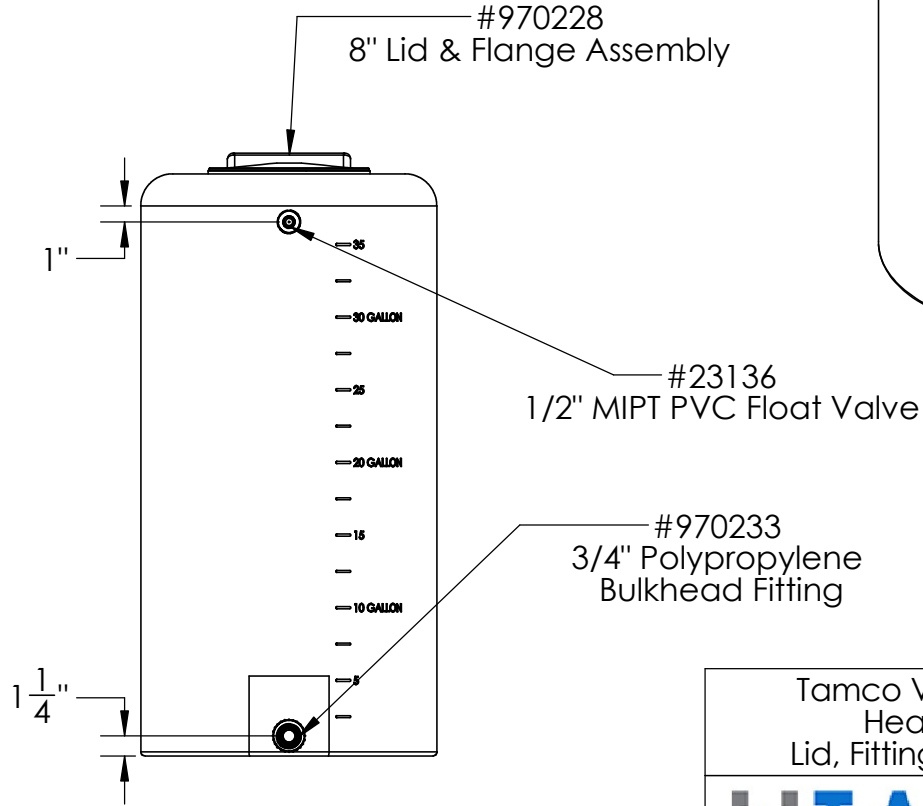

Catalog option:
Tank Stand #5061

Tamco Vertical Closed
Head Tank w/
Lid, Fitting & Float Valve

1390 Neubrecht Road
Lima, Ohio 45801

STOCK NO.

90321

REV

A

DO NOT SCALE DRAWING

WEIGHT: 22 lbs.

DIMENSIONS ARE IN INCHES TOLERANCE: ± 1/4"		NAME	DATE
MATERIAL	LLDPE - FDA resin	DRAWN	NJV 3/19/24
CAPACITY	35 US gal.	APPROVED	
GRADUATIONS	2-1/2 gal.	COMMENTS: Translucent UV Stabilized	
NOMINAL WALL THICKNESS	3/16"		