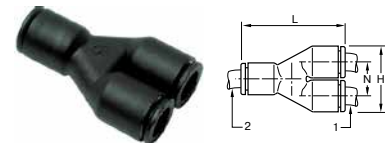

364PLP Unequal Union Tee

PART NO.	1 TUBE SIZE MM	2 TUBE SIZE MM	H	L/2
364PLP-4M-6M	4	6	22.5	17.5
364PLP-6M-4M	6	4	22.5	17.5
364PLP-6M-8M	6	8	29.5	23.0
364PLP-8M-6M	8	6	29.5	23.0
364PLP-8M-10M	8	10	34.5	26.5
364PLP-10M-12M	10	12	34.5	26.5
364PLP-10M-8M	10	8	40.5	31.0
364PLP-12M-10M	12	10	40.5	31.0
364PLP-14M-8M	14	8	46.0	35.5
364PLP-16M-12M	16	12	39.0	

364PLP Union Tee

PART NO.	TUBE SIZE IN	L/2	H
364PLP-2	1/8	.57	.75
364PLP-3	3/16	.85	1.07
364PLP-4	1/4	.71	.92
364PLP-6	3/8	1.02	1.34
364PLP-8	1/2	1.38	1.81

364PLP Unequal Union Tee

PART NO.	1 TUBE SIZE IN	2 TUBE SIZE IN	L/2	H
364PLP-2-4	1/8	1/4	.71	.93
364PLP-4M-4	5/32 (4MM)	1/4	.71	.93
364PLP-4-2	1/4	1/8	.73	.93
364PLP-4-4M	1/4	5/32 (4MM)	.73	.93
364PLP-4-6	1/4	3/8	.96	1.32
364PLP-6-4	3/8	1/4	1.00	1.28
364PLP-6-8	3/8	1/2	1.38	1.81
364PLP-8-4	1/2	1/4	1.38	1.81
364PLP-8-6	1/2	3/8	1.38	1.81

362PLP Union Y

PART NO.	1 TUBE SIZE IN	2 TUBE SIZE IN	L	H	N
362PLP-2	1/8	1/8	1.12	.69	.35
362PLP-2-4	1/8	1/4	1.42	.87	.45
362PLP-4M-4	5/32 (4MM)	1/4	1.42	.87	.45
362PLP-4	1/4	1/4	1.42	.87	.45
362PLP-4-6	1/4	3/8	2.02	1.30	.67
362PLP-6	3/8	3/8	2.09	1.30	.67
362PLP-8	1/2	1/2	2.64	1.77	.91

364PLP Union Tee

PART NO.	TUBE SIZE MM	H	L/2
364PLP-3M	3	19.0	14.5
364PLP-4M	4	19.0	14.5
364PLP-6M	6	23.5	18.0
364PLP-8M	8	29.5	23.0
364PLP-10M	10	34.5	26.5
364PLP-12M	12	40.5	31.0
364PLP-14M	14	46.0	35.5
364PLP-16M	16	52.0	39.0