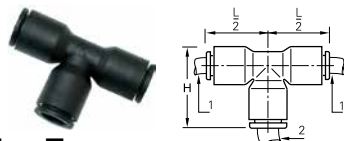

Click here for CADs, Product Specifications or to Configure Parts Online

- A
- B
- C
- D
- E
- F
- G
- H
- I
- J
- K
- L
- M
- N
- O

365PLP Unequal Union Elbow

PART NO.	1 TUBE SIZE MM	2 TUBE SIZE MM	L
365PLP-4M-6M	4	6	22.5
365PLP-6M-8M	6	8	29.5
365PLP-8M-10M	8	10	34.5
365PLP-10M-12M	10	12	40.5

364PLP Unequal Union Tee

PART NO.	1 TUBE SIZE MM	2 TUBE SIZE MM	H	L/2
364PLP-4M-6M	4	6	22.5	17.5
364PLP-6M-4M	6	4	22.5	17.5
364PLP-6M-8M	6	8	29.5	23.0
364PLP-8M-6M	8	6	29.5	23.0
364PLP-8M-10M	8	10	34.5	26.5
364PLP-10M-12M	10	12	34.5	26.5
364PLP-10M-8M	10	8	40.5	31.0
364PLP-12M-10M	12	10	40.5	31.0
364PLP-14M-8M	14	8	46.0	35.5
364PLP-16M-12M	16	12	39.0	

364PLP Union Tee

PART NO.	TUBE SIZE IN	L/2	H
364PLP-2	1/8	.57	.75
364PLP-3	3/16	.85	1.07
364PLP-4	1/4	.71	.92
364PLP-6	3/8	1.02	1.34
364PLP-8	1/2	1.38	1.81

364PLP Unequal Union Tee

PART NO.	1 TUBE SIZE IN	2 TUBE SIZE IN	L/2	H
364PLP-2-4	1/8	1/4	.71	.93
364PLP-4M-4	5/32 (4MM)	1/4	.71	.93
364PLP-4-2	1/4	1/8	.73	.93
364PLP-4-4M	1/4	5/32 (4MM)	.73	.93
364PLP-4-6	1/4	3/8	.96	1.32
364PLP-6-4	3/8	1/4	1.00	1.28
364PLP-6-8	3/8	1/2	1.38	1.81
364PLP-8-4	1/2	1/4	1.38	1.81
364PLP-8-6	1/2	3/8	1.38	1.81

362PLP Union Y

PART NO.	1 TUBE SIZE IN	2 TUBE SIZE IN	L	H	N
362PLP-2	1/8	1/8	1.12	.69	.35
362PLP-2-4	1/8	1/4	1.42	.87	.45
362PLP-4M-4	5/32 (4MM)	1/4	1.42	.87	.45
362PLP-4	1/4	1/4	1.42	.87	.45
362PLP-4-6	1/4	3/8	2.02	1.30	.67
362PLP-6	3/8	3/8	2.09	1.30	.67
362PLP-8	1/2	1/2	2.64	1.77	.91