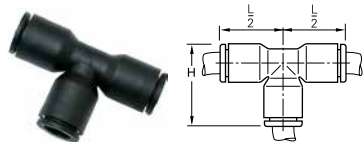

364PLP Unequal Union Tee

PART NO.	1 TUBE SIZE MM	2 TUBE SIZE MM	H	L/2
364PLP-4M-6M	4	6	22.5	17.5
364PLP-6M-4M	6	4	22.5	17.5
364PLP-6M-8M	6	8	29.5	23.0
364PLP-8M-6M	8	6	29.5	23.0
364PLP-8M-10M	8	10	34.5	26.5
364PLP-10M-12M	10	12	34.5	26.5
364PLP-10M-8M	10	8	40.5	31.0
364PLP-12M-10M	12	10	40.5	31.0
364PLP-14M-8M	14	8	46.0	35.5
364PLP-16M-12M	16	12	39.0	

364PLP Union Tee

PART NO.	TUBE SIZE IN	L/2	H
364PLP-2	1/8	.57	.75
364PLP-3	3/16	.85	1.07
364PLP-4	1/4	.71	.92
364PLP-6	3/8	1.02	1.34
364PLP-8	1/2	1.38	1.81

364PLP Unequal Union Tee

PART NO.	1 TUBE SIZE IN	2 TUBE SIZE IN	L/2	H
364PLP-2-4	1/8	1/4	.71	.93
364PLP-4M-4	5/32 (4MM)	1/4	.71	.93
364PLP-4-2	1/4	1/8	.73	.93
364PLP-4-4M	1/4	5/32 (4MM)	.73	.93
364PLP-4-6	1/4	3/8	.96	1.32
364PLP-6-4	3/8	1/4	1.00	1.28
364PLP-6-8	3/8	1/2	1.38	1.81
364PLP-8-4	1/2	1/4	1.38	1.81
364PLP-8-6	1/2	3/8	1.38	1.81

362PLP Union Y

PART NO.	1 TUBE SIZE IN	2 TUBE SIZE IN	L	H	N
362PLP-2	1/8	1/8	1.12	.69	.35
362PLP-2-4	1/8	1/4	1.42	.87	.45
362PLP-4M-4	5/32 (4MM)	1/4	1.42	.87	.45
362PLP-4	1/4	1/4	1.42	.87	.45
362PLP-4-6	1/4	3/8	2.02	1.30	.67
362PLP-6	3/8	3/8	2.09	1.30	.67
362PLP-8	1/2	1/2	2.64	1.77	.91

364PLP Union Tee

PART NO.	TUBE SIZE MM	H	L/2
364PLP-3M	3	19.0	14.5
364PLP-4M	4	19.0	14.5
364PLP-6M	6	23.5	18.0
364PLP-8M	8	29.5	23.0
364PLP-10M	10	34.5	26.5
364PLP-12M	12	40.5	31.0
364PLP-14M	14	46.0	35.5
364PLP-16M	16	52.0	39.0