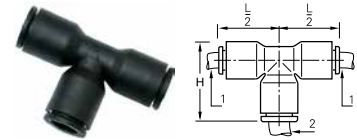

Click here for CADs, Product Specifications or to Configure Parts Online

- A
- B
- C
- D
- E
- F
- G
- H
- I
- J
- K
- L
- M
- N
- O

365PLP Unequal Union Elbow

PART NO.	1 TUBE SIZE MM	2 TUBE SIZE MM	L
365PLP-4M-6M	4	6	22.5
365PLP-6M-8M	6	8	29.5
365PLP-8M-10M	8	10	34.5
365PLP-10M-12M	10	12	40.5

364PLP Unequal Union Tee

PART NO.	1 TUBE SIZE MM	2 TUBE SIZE MM	H	L/2
364PLP-4M-6M	4	6	22.5	17.5
364PLP-6M-4M	6	4	22.5	17.5
364PLP-6M-8M	6	8	29.5	23.0
364PLP-8M-6M	8	6	29.5	23.0
364PLP-8M-10M	8	10	34.5	26.5
364PLP-10M-12M	10	12	34.5	26.5
364PLP-10M-8M	10	8	40.5	31.0
364PLP-12M-10M	12	10	40.5	31.0
364PLP-14M-8M	14	8	46.0	35.5
364PLP-16M-12M	16	12	39.0	

364PLP Union Tee

PART NO.	TUBE SIZE IN	L/2	H
364PLP-2	1/8	.57	.75
364PLP-3	3/16	.85	1.07
364PLP-4	1/4	.71	.92
364PLP-6	3/8	1.02	1.34
364PLP-8	1/2	1.38	1.81

364PLP Unequal Union Tee

PART NO.	1 TUBE SIZE IN	2 TUBE SIZE IN	L/2	H
364PLP-2-4	1/8	1/4	.71	.93
364PLP-4M-4	5/32 (4MM)	1/4	.71	.93
364PLP-4-2	1/4	1/8	.73	.93
364PLP-4-4M	1/4	5/32 (4MM)	.73	.93
364PLP-4-6	1/4	3/8	.96	1.32
364PLP-6-4	3/8	1/4	1.00	1.28
364PLP-6-8	3/8	1/2	1.38	1.81
364PLP-8-4	1/2	1/4	1.38	1.81
364PLP-8-6	1/2	3/8	1.38	1.81

362PLP Union Y

PART NO.	1 TUBE SIZE IN	2 TUBE SIZE IN	L	H	N
362PLP-2	1/8	1/8	1.12	.69	.35
362PLP-2-4	1/8	1/4	1.42	.87	.45
362PLP-4M-4	5/32 (4MM)	1/4	1.42	.87	.45
362PLP-4	1/4	1/4	1.42	.87	.45
362PLP-4-6	1/4	3/8	2.02	1.30	.67
362PLP-6	3/8	3/8	2.09	1.30	.67
362PLP-8	1/2	1/2	2.64	1.77	.91