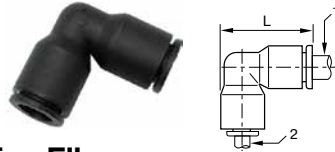

Click here for CADs, Product Specifications or to Configure Parts Online

- A
- B
- C
- D
- E
- F
- G
- H
- I
- J
- K
- L
- M
- N
- O

365PLP Unequal Union Elbow

PART NO.	1 TUBE SIZE MM	2 TUBE SIZE MM	L
365PLP-4M-6M	4	6	22.5
365PLP-6M-8M	6	8	29.5
365PLP-8M-10M	8	10	34.5
365PLP-10M-12M	10	12	40.5

364PLP Unequal Union Tee

PART NO.	1 TUBE SIZE MM	2 TUBE SIZE MM	H	L/2
364PLP-4M-6M	4	6	22.5	17.5
364PLP-6M-4M	6	4	22.5	17.5
364PLP-6M-8M	6	8	29.5	23.0
364PLP-8M-6M	8	6	29.5	23.0
364PLP-8M-10M	8	10	34.5	26.5
364PLP-10M-12M	10	12	34.5	26.5
364PLP-10M-8M	10	8	40.5	31.0
364PLP-12M-10M	12	10	40.5	31.0
364PLP-14M-8M	14	8	46.0	35.5
364PLP-16M-12M	16	12	39.0	

364PLP Union Tee

PART NO.	TUBE SIZE IN	L/2	H
364PLP-2	1/8	.57	.75
364PLP-3	3/16	.85	1.07
364PLP-4	1/4	.71	.92
364PLP-6	3/8	1.02	1.34
364PLP-8	1/2	1.38	1.81

364PLP Unequal Union Tee

PART NO.	1 TUBE SIZE IN	2 TUBE SIZE IN	L/2	H
364PLP-2-4	1/8	1/4	.71	.93
364PLP-4M-4	5/32 (4MM)	1/4	.71	.93
364PLP-4-2	1/4	1/8	.73	.93
364PLP-4-4M	1/4	5/32 (4MM)	.73	.93
364PLP-4-6	1/4	3/8	.96	1.32
364PLP-6-4	3/8	1/4	1.00	1.28
364PLP-6-8	3/8	1/2	1.38	1.81
364PLP-8-4	1/2	1/4	1.38	1.81
364PLP-8-6	1/2	3/8	1.38	1.81

362PLP Union Y

PART NO.	1 TUBE SIZE IN	2 TUBE SIZE IN	L	H	N
362PLP-2	1/8	1/8	1.12	.69	.35
362PLP-2-4	1/8	1/4	1.42	.87	.45
362PLP-4M-4	5/32 (4MM)	1/4	1.42	.87	.45
362PLP-4	1/4	1/4	1.42	.87	.45
362PLP-4-6	1/4	3/8	2.02	1.30	.67
362PLP-6	3/8	3/8	2.09	1.30	.67
362PLP-8	1/2	1/2	2.64	1.77	.91