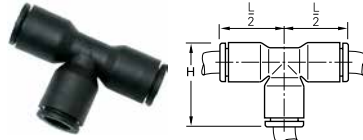

Click here for CADs, Product Specifications or to Configure Parts Online

- A
- B
- C
- D
- E
- F
- G
- H
- I
- J
- K
- L
- M
- N
- O

365PLP Unequal Union Elbow

PART NO.	1 TUBE SIZE MM	2 TUBE SIZE MM	L
365PLP-4M-6M	4	6	22.5
365PLP-6M-8M	6	8	29.5
365PLP-8M-10M	8	10	34.5
365PLP-10M-12M	10	12	40.5

364PLP Unequal Union Tee

PART NO.	1 TUBE SIZE MM	2 TUBE SIZE MM	H	L/2
364PLP-4M-6M	4	6	22.5	17.5
364PLP-6M-4M	6	4	22.5	17.5
364PLP-6M-8M	6	8	29.5	23.0
364PLP-8M-6M	8	6	29.5	23.0
364PLP-8M-10M	8	10	34.5	26.5
364PLP-10M-12M	10	12	34.5	26.5
364PLP-10M-8M	10	8	40.5	31.0
364PLP-12M-10M	12	10	40.5	31.0
364PLP-14M-8M	14	8	46.0	35.5
364PLP-16M-12M	16	12	39.0	

364PLP Union Tee

PART NO.	TUBE SIZE IN	L/2	H
364PLP-2	1/8	.57	.75
364PLP-3	3/16	.85	1.07
364PLP-4	1/4	.71	.92
364PLP-6	3/8	1.02	1.34
364PLP-8	1/2	1.38	1.81

364PLP Unequal Union Tee

PART NO.	1 TUBE SIZE IN	2 TUBE SIZE IN	L/2	H
364PLP-2-4	1/8	1/4	.71	.93
364PLP-4M-4	5/32 (4MM)	1/4	.71	.93
364PLP-4-2	1/4	1/8	.73	.93
364PLP-4-4M	1/4	5/32 (4MM)	.73	.93
364PLP-4-6	1/4	3/8	.96	1.32
364PLP-6-4	3/8	1/4	1.00	1.28
364PLP-6-8	3/8	1/2	1.38	1.81
364PLP-8-4	1/2	1/4	1.38	1.81
364PLP-8-6	1/2	3/8	1.38	1.81

362PLP Union Y

PART NO.	1 TUBE SIZE IN	2 TUBE SIZE IN	L	H	N
362PLP-2	1/8	1/8	1.12	.69	.35
362PLP-2-4	1/8	1/4	1.42	.87	.45
362PLP-4M-4	5/32 (4MM)	1/4	1.42	.87	.45
362PLP-4	1/4	1/4	1.42	.87	.45
362PLP-4-6	1/4	3/8	2.02	1.30	.67
362PLP-6	3/8	3/8	2.09	1.30	.67
362PLP-8	1/2	1/2	2.64	1.77	.91